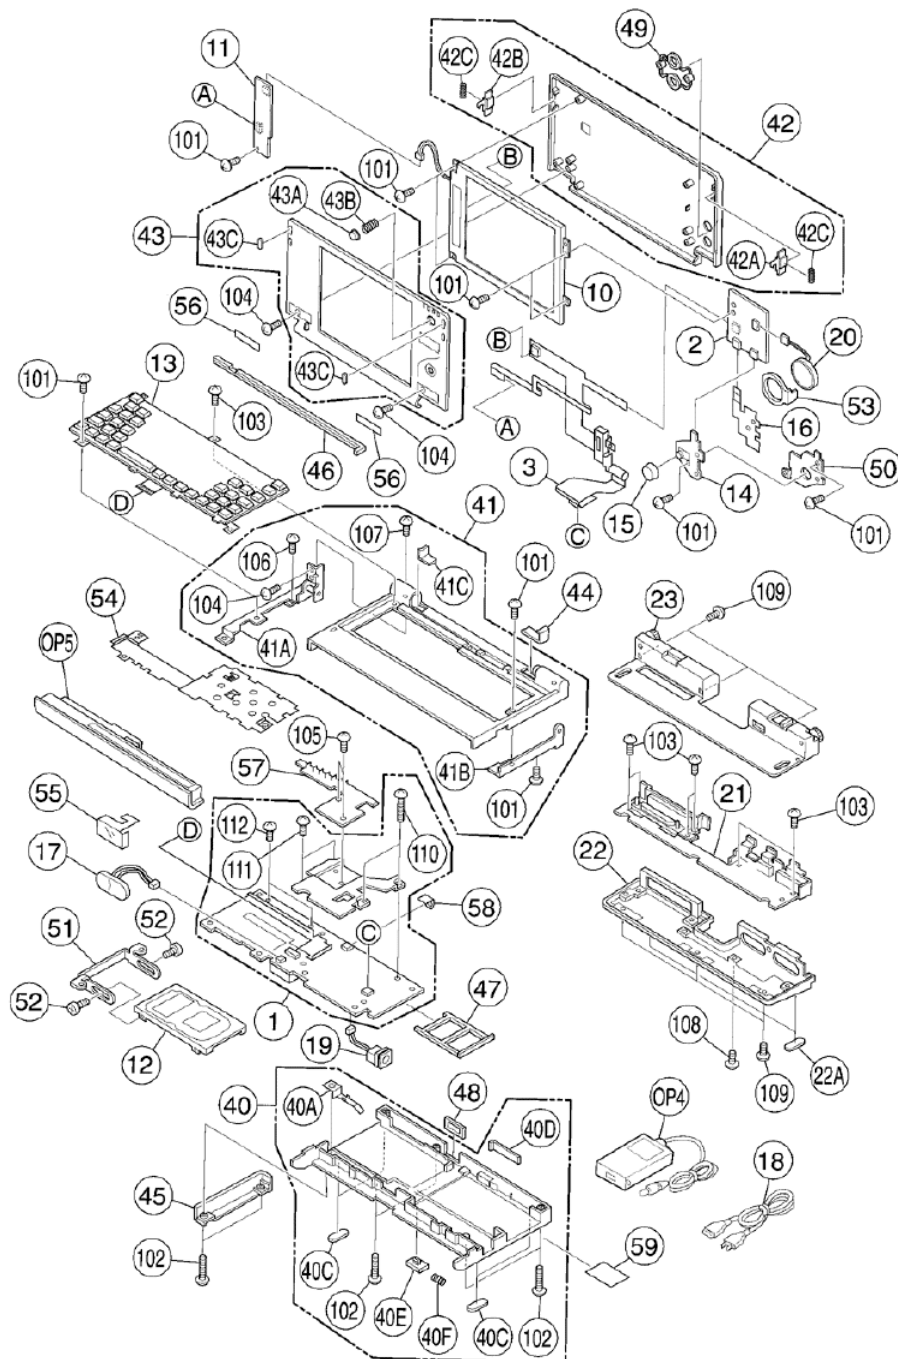

TOSHIBA

LIBRETTO 50CT - PA1249U -

Parts Information

N°	TOSHIBA PN	DESCRIPTION
1	P000236830	PCB FLBSY4
1-Jan	P000246190	PCB FLTSY3
2	P000236840	PCB FLBMC3
3	P000236850	PCB FLBLC3
10	P000236950	COLOR LCD MODULE
11	P000236960	FL INVERTER
12	P000236970	HDD UNIT (810MB)
13	P000236980	KEYBOARD UNIT
14	P000237000	POINTING DEVICE
15	P000237020	STICK CAP SET
16	P000237030	MEMBRANE SWITCH
OP5	PA2497UR	MAIN BATTERY
17	P000237040	NI-MH BATTERY